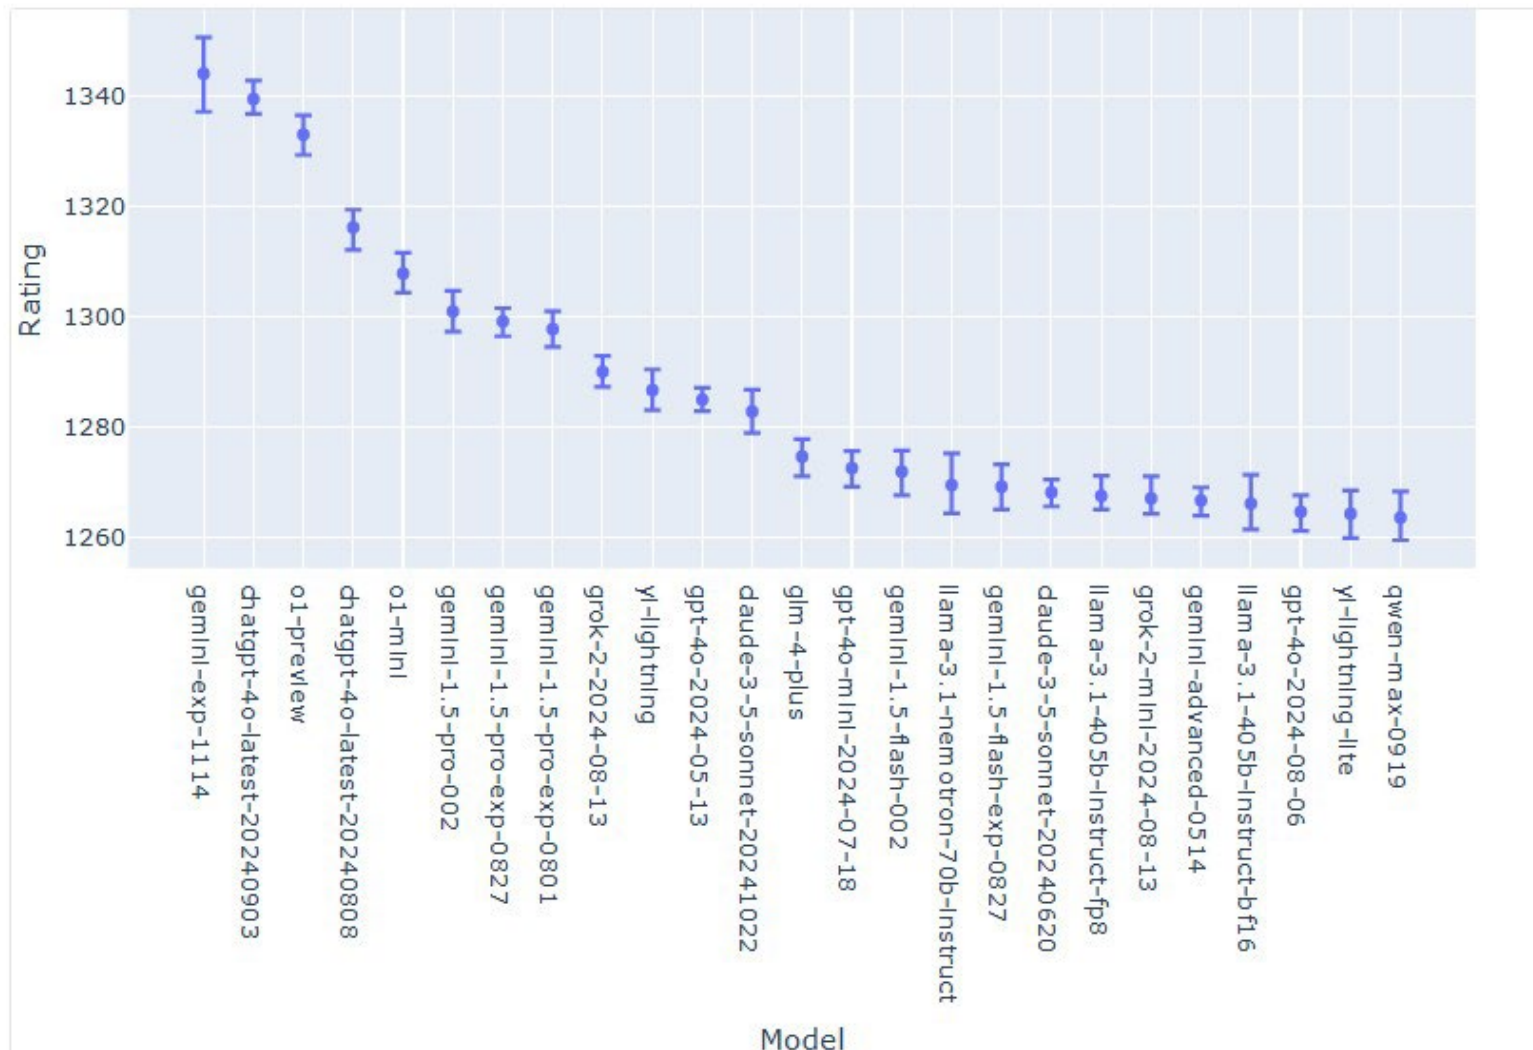

# More Statistics for Chatbot Arena - Overall

Figure 1: Confidence Intervals on Model Strength (via Bootstrapping)

## More Statistics for Chatbot Arena - Overall

Figure 2: Average Win Rate Against All Other Models (Assuming Uniform Sampling and No Ties)