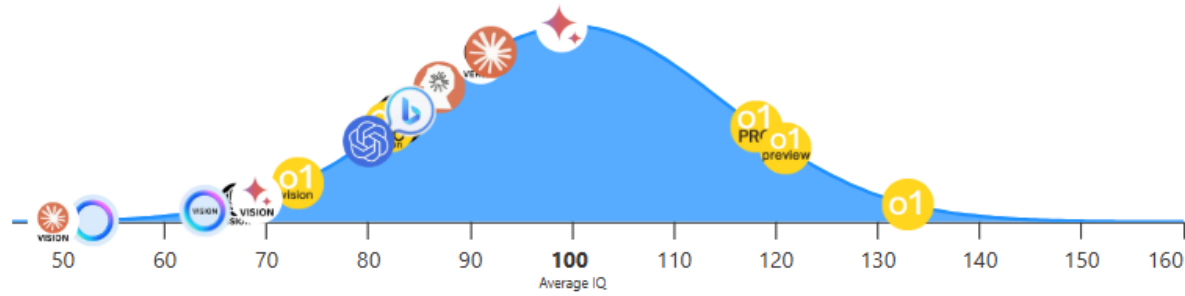

## IQ Test Results

Reset

Show Offline Test

Show Mensa Norway

Score reflects average of last 7 tests given

This site quizzes 11 Verbal & 7 Vision AIs every week | Last Updated: 03:16PM EST on December 13, 2024