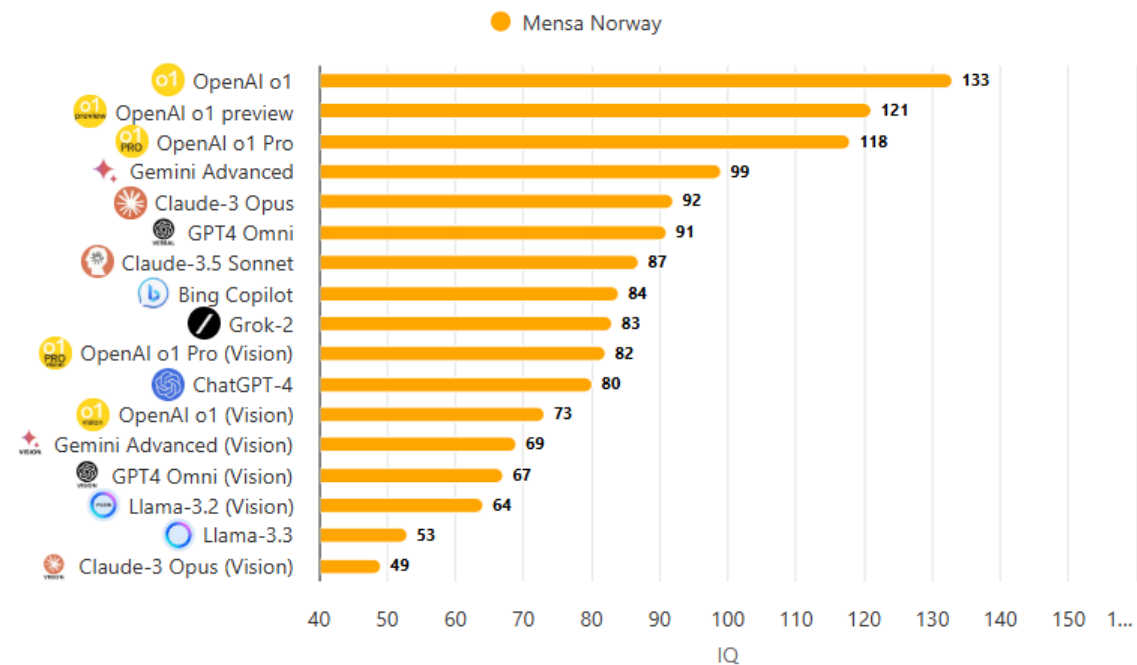

Rank by Test Source

Reset Show Offline Test Show Mensa Norway

Rank is sorted by Mensa Norway IQ Scores